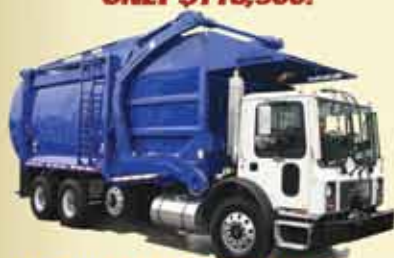

# The Original Refuse Truck Dealer

**Biggest Selection • Lowest Prices • Financing Available • We Deliver**

**(2) 2005 MACK LE613'S WITH 28 YARD HEIL 7000'S**

300 HP Mack, Allison Automatic, 44,000 Lb. Rears, 28 Yd. Heil 7000 Automated Side Loaders. NEW PAINT. DUAL STEERING TRUCKS. RECONDITIONED AND ROUTE READY!

**ONLY \$118,900!**

**2004 INTERNATIONAL WITH HEIL RAPID RAIL**

DT466, Automatic, Single Axle, 20 Yd. Heil Rapid Rail, Former City Owned Vehicle. **Very Clean And Very Well Maintained.**

**ONLY \$44,900!**

**2006 INTERNATIONAL 7400'S WITH LABRIE RECYCLERS**

DT466, Automatic, Labrie Top Select Curbside Only Recyclers, Dual Steering. WELL MAINTAINED TRUCKS - PUT THEM RIGHT TO WORK!

**\$59,900 - FREE DELIVERY!!**

**(2) 2008 MACK MR'S WITH HEIL OR MCNEILUS**

300 HP Mack, Allison Automatic, 46,000 Lb. Rears, Choice Of 40 Yd. McNeilus Atlantic Or 40 Yd. Heil 1/2 Pack. McNeilus Has An Air Lift 3rd. Axle, New Tires & Suspension Pads. Heil Has Only 21,000 Miles & 2,600 Hours!